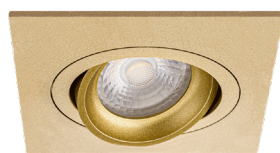

BOXY LED GU10 SPOT

PRAGMALUX
PROFESSIONAL LIGHTING

3 PRAGMALUX
YEAR
WARRANTY

KEY FEATURES

- High quality recessed spot made of aluminum
- 360° rotatable and 40° tiltable
- Removable inner ring for easy installation
- Powder coating finish

IP20 IK02 GU10 220V
230V

COLORS

ACCESSORIES

Honeycomb
4608204

Blade clips
4607849

DIMENSIONS

25 mm

COMPATIBLE LAMPS

GU10 LED LED module

OPTIONS

SPECIFICATIONS

ITEM CODE	DESCRIPTION	EQUIVALENT	COLOR
4600208	Boxy MR16 Spot White Ø92x92mm Cutout Ø80mm 40° Tilttable (Incl. GU10 Fitting)	50W HAL	White
4600215	Boxy MR16 Spot Black Ø92x92mm Cutout Ø80mm 40° Tilttable (Incl. GU10 Fitting)	50W HAL	Black
4600192	Boxy MR16 Spot Aluminum Ø92x92mm Cutout Ø80mm 40° Tilttable (Incl. GU10 Fitting)	50W HAL	Brushed Alu
4607078	Boxy MR16 Spot Gold Ø92x92mm Cutout Ø80mm 40° Tilttable (Incl. GU10 Fitting)	50W HAL	Gold